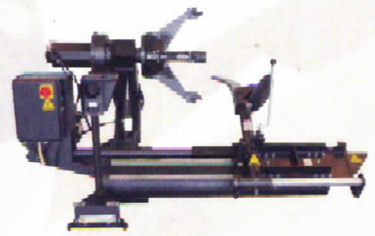

**143** quality workshop products  
Available online **NOW**

**ATC21S Tyre Changer**

← Clamp Width Internal: 12-21 Inch  
Clamp Width External: 10-18 Inch  
Voltage : 240v

**ATC21T Tyre Changer**

→ Clamp Width Internal: 12-23 Inch  
Clamp Width External: 10-21 Inch  
Voltage : 240v

**ATC21T-GHA Tyre Changer with Help Arm**

← Clamp Width Internal: 12-23 Inch  
Clamp Width External: 10-21 Inch  
Voltage : 240v

**AWB 2200 Wheel Balancer**

→ Voltage : 240v  
Max Wheel Diameter: 1118mm  
Max Wheel Weight: 70Kg  
Max Wheel Width: 20 Inch  
Data Entry: Manual

**AWB 2500 Wheel Balancer**

← Voltage : 240v  
Max Wheel Diameter: 1118mm  
Max Wheel Weight: 60Kg  
Max Wheel Width: 21 Inch  
Data Entry: Semi Automatic

**AWB 2800 Wheel Balancer**

→ Voltage : 240v  
Max Wheel Diameter: 1118mm  
Max Wheel Weight: 70Kg  
Max Wheel Width: 22 Inch  
Data Entry: Fully Automatic

**LWS-2600TC Truck Tyre Changer**

← Clamp Width Internal: 14-26 Inch  
Voltage : 240V